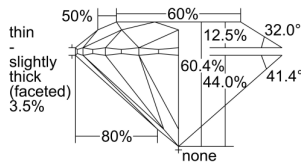

GIA®

FACSIMILE

GIA REPORT 6432621529

Verify this report at GIA.edu

GIA NATURAL DIAMOND DOSSIER®

June 03, 2022
GIA Report Number 6432621529
Shape and Cutting Style ..... Round Brilliant
Measurements ..... 5.76 - 5.78 x 3.49 mm

GRADING RESULTS

Carat Weight ..... 0.70 carat
Color Grade ..... E
Clarity Grade VS2
Cut Grade ..... Excellent

ADDITIONAL GRADING INFORMATION

Polish ..... Excellent
Symmetry ..... Excellent
Fluorescence ..... None
Clarity Characteristics ..... Crystal, Cloud
Inscription(s): GIA 6432621529

PROPORTIONS

GRADING SCALES

GIA COLOR SCALE	GIA CLARITY SCALE	GIA CUT SCALE	
D	FLAWLESS	EXCELLENT	
E	INTERNALLY FLAWLESS		
F		VVS₁	VERY GOOD
G	VVS₂		
H	VS₁	GOOD	
I	VS₂		
J	SI₁	FAIR	
K	SI₂		
L	I₁	POOR	
M	I₂		
N	I₃		
O			
P			
Q			
R			
S			
T			
U			
V			
W			
X			
Y			
Z