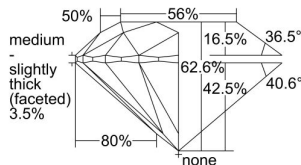

GIA®

FACSIMILE

GIA REPORT 6432622100

Verify this report at GIA.edu

GIA NATURAL DIAMOND DOSSIER®

June 03, 2022
GIA Report Number **6432622100**
Shape and Cutting Style ..... **Round Brilliant**
Measurements ..... **5.35 - 5.38 x 3.36 mm**

GRADING RESULTS

Carat Weight ..... **0.60 carat**
Color Grade ..... **K**
Clarity Grade **VS1**
Cut Grade ..... **Excellent**

ADDITIONAL GRADING INFORMATION

Polish ..... **Excellent**
Symmetry ..... **Excellent**
Fluorescence ..... **None**
Clarity Characteristics..... **Crystal, Cloud, Pinpoint**
Inscription(s): **GIA 6432622100**

PROPORTIONS

Profile to actual proportions

GRADING SCALES

GIA COLOR SCALE	GIA CLARITY SCALE	GIA CUT SCALE	
D	FLAWLESS	EXCELLENT	
E	INTERNALLY FLAWLESS		
F		VVS₁	VERY GOOD
G	VVS₂		
H	VS₁	GOOD	
I	VS₂		
J	SI₁	FAIR	
K	SI₂		
L	I₁	POOR	
M	I₂		
N	I₃		
O			
P			
Q			
R			
S			
T			
U			
V			
W			
X			
Y			
Z