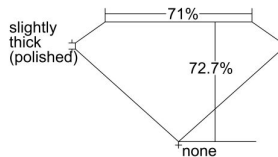

GIA®

FACSIMILE

GIA REPORT 6432623842

Verify this report at GIA.edu

GIA NATURAL DIAMOND DOSSIER®

June 03, 2022
GIA Report Number **6432623842**
Shape and Cutting Style ..... **Square Modified Brilliant**
Measurements ..... **4.91 x 4.88 x 3.55 mm**

GRADING RESULTS

Carat Weight ..... **0.70 carat**
Color Grade ..... **F**
Clarity Grade **VS1**

ADDITIONAL GRADING INFORMATION

Polish ..... **Excellent**
Symmetry ..... **Excellent**
Fluorescence ..... **None**
Clarity Characteristics.....**Crystal, Feather, Cloud, Pinpoint**
Inscription(s): **GIA 6432623842**

PROPORTIONS

Profile not to actual proportions

GRADING SCALES

GIA COLOR SCALE		GIA CLARITY SCALE	
COLORLESS	D	VERY VERY SLIGHTLY INCLUDED	FLAWLESS
	E		INTERNALLY FLAWLESS
	F		VVS₁
	G		VVS₂
	H		VS₁
	I		VS₂
NEAR COLORLESS	J	SLIGHTLY INCLUDED	SI₁
	K		SI₂
	L		I₁
	M		I₂
FAINT	N	INCLUDED	I₃
	O		
	P		
VERY LIGHT	Q		
	R		
	S		
LIGHT	T		
	U		
	V		
	W		
	X		
	Y		
	Z