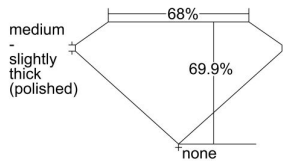

GIA®

FACSIMILE

GIA REPORT 6432638648

Verify this report at GIA.edu

GIA NATURAL DIAMOND DOSSIER®

June 08, 2022
GIA Report Number **6432638648**
Shape and Cutting Style ..... **Cut-Cornered Rectangular Modified Brilliant**
Measurements ..... **5.12 x 4.09 x 2.86 mm**

GRADING RESULTS

Carat Weight ..... **0.50 carat**
Color Grade ..... **F**
Clarity Grade **VS1**

ADDITIONAL GRADING INFORMATION

Polish ..... **Excellent**
Symmetry ..... **Excellent**
Fluorescence ..... **None**
Clarity Characteristics..... **Feather, Cloud**
Inscription(s): **GIA 6432638648**

PROPORTIONS

Profile not to actual proportions

GRADING SCALES

GIA COLOR SCALE		GIA CLARITY SCALE			
COLORLESS	D	VERY VERY SLIGHTLY INCLUDED	FLAWLESS		
	E		INTERNALLY FLAWLESS		
	F	VERY SLIGHTLY INCLUDED	VVS₁		
	G		VVS₂		
	H		VS₁		
	NEAR COLORLESS	I	SLIGHTLY INCLUDED	VS₂	
		J		SI₁	
		FAINT	K	INCLUDED	SI₂
			L		I₁
			M		I₂
N			I₃		
VERY LIGHT	O	LIGHT			
	P				
	Q				
	R				
	S				
	T				
LIGHT	U				
	V				
	W				
	X				
Y					
Z