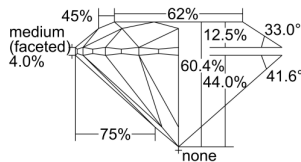

GIA®

FACSIMILE

GIA REPORT 6432642419

Verify this report at GIA.edu

GIA NATURAL DIAMOND DOSSIER®

June 08, 2022
GIA Report Number **6432642419**
Shape and Cutting Style ..... **Round Brilliant**
Measurements ..... **5.73 - 5.77 x 3.47 mm**

GRADING RESULTS

Carat Weight ..... **0.70 carat**
Color Grade ..... **D**
Clarity Grade **S11**
Cut Grade ..... **Excellent**

ADDITIONAL GRADING INFORMATION

Polish ..... **Excellent**
Symmetry ..... **Excellent**
Fluorescence ..... **Faint**
Clarity Characteristics ..... **Crystal, Cavity, Feather**
Inscription(s): **GIA 6432642419**

PROPORTIONS

Profile to actual proportions

GRADING SCALES

GIA COLOR SCALE	GIA CLARITY SCALE	GIA CUT SCALE	
D	FLAWLESS	EXCELLENT	
E	INTERNALLY FLAWLESS		
F		VVS₁	VERY GOOD
G	VVS₂		
H	VS₁	GOOD	
I	VS₂		
J	S1₁	FAIR	
K	S1₂		
L	I₁	POOR	
M	I₂		
N	I₃		
O			
P			
Q			
R			
S			
T			
U			
V			
W			
X			
Y			
Z