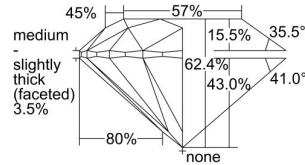

GIA®

FACSIMILE

GIA REPORT 6432650594

Verify this report at GIA.edu

GIA NATURAL DIAMOND DOSSIER®

June 09, 2022
GIA Report Number **6432650594**
Shape and Cutting Style ..... **Round Brilliant**
Measurements ..... **3.91 - 3.92 x 2.44 mm**

GRADING RESULTS

Carat Weight ..... **0.23 carat**
Color Grade ..... **D**
Clarity Grade **VS1**
Cut Grade ..... **Excellent**

ADDITIONAL GRADING INFORMATION

Polish ..... **Excellent**
Symmetry ..... **Excellent**
Fluorescence ..... **Medium Yellow**
Clarity Characteristics ..... **Crystal, Cloud, Pinpoint**
Inscription(s): **GIA 6432650594**

PROPORTIONS

Profile to actual proportions