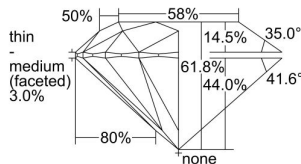

GIA®

FACSIMILE

GIA REPORT 6432659470

Verify this report at GIA.edu

GIA NATURAL DIAMOND DOSSIER®

June 09, 2022
GIA Report Number **6432659470**
Shape and Cutting Style ..... **Round Brilliant**
Measurements ..... **4.01 - 4.03 x 2.48 mm**

GRADING RESULTS

Carat Weight ..... **0.24 carat**
Color Grade ..... **E**
Clarity Grade **VVS2**
Cut Grade ..... **Excellent**

ADDITIONAL GRADING INFORMATION

Polish ..... **Excellent**
Symmetry ..... **Very Good**
Fluorescence ..... **None**
Clarity Characteristics..... **Indented Natural, Pinpoint, Cloud**
Inscription(s): **GIA 6432659470**

PROPORTIONS

Profile to actual proportions

GRADING SCALES

GIA COLOR SCALE	GIA CLARITY SCALE	GIA CUT SCALE	
D	FLAWLESS	EXCELLENT	
E	INTERNALLY FLAWLESS		
F		VVS₁	VERY GOOD
G	VVS₂		
H	VS₁	GOOD	
I	VS₂		
J	SI₁	FAIR	
K	SI₂		
L	I₁	POOR	
M	I₂		
N	I₃		
O			
P			
Q			
R			
S			
T			
U			
V			
W			
X			
Y			
Z