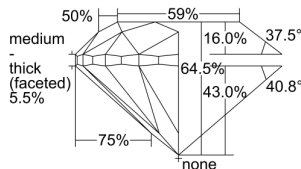

GIA®

FACSIMILE

GIA REPORT 6432669440

Verify this report at GIA.edu

GIA NATURAL DIAMOND DOSSIER®

June 09, 2022
GIA Report Number **6432669440**
Shape and Cutting Style ..... **Round Brilliant**
Measurements ..... **5.50 - 5.53 x 3.56 mm**

GRADING RESULTS

Carat Weight ..... **0.70 carat**
Color Grade ..... **G**
Clarity Grade **VS1**
Cut Grade ..... **Very Good**

ADDITIONAL GRADING INFORMATION

Polish ..... **Excellent**
Symmetry ..... **Very Good**
Fluorescence ..... **None**
Clarity Characteristics..... **Cloud, Needle, Indented Natural**
Inscription(s): **GIA 6432669440**

PROPORTIONS

Profile to actual proportions

GRADING SCALES

GIA COLOR SCALE	GIA CLARITY SCALE	GIA CUT SCALE	
D	FLAWLESS	EXCELLENT	
E	INTERNALLY FLAWLESS		
F		VVS₁	VERY GOOD
G	VVS₂		
H	VS₁	GOOD	
I	VS₂		
J	SI₁	FAIR	
K	SI₂		
L	I₁	POOR	
M	I₂		
N	I₃		
O			
P			
Q			
R			
S			
T			
U			
V			
W			
X			
Y			
Z