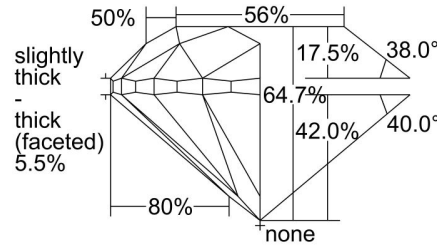

GIA NATURAL DIAMOND GRADING REPORT

June 09, 2022

GIA Report Number ..... 6432670128

Shape and Cutting Style ..... Round Brilliant

Measurements ..... 6.16 - 6.25 x 4.01 mm

GRADING RESULTS

Carat Weight ..... 1.00 carat

Color Grade ..... I

Clarity Grade ..... SI1

Cut Grade ..... Very Good

ADDITIONAL GRADING INFORMATION

Polish ..... Excellent

Symmetry ..... Very Good

Fluorescence ..... None

Inscription(s): GIA 6432670128

Comments: Pinpoints are not shown.

PROPORTIONS

Profile to actual proportions

CLARITY CHARACTERISTICS

KEY TO SYMBOLS\*

- Crystal
- ⊗ Cloud
- △ Natural

\* Red symbols denote internal characteristics (inclusions). Green or black symbols denote external characteristics (blemishes). Diagram is an approximate representation of the diamond, and symbols shown indicate type, position, and approximate size of clarity characteristics. All clarity characteristics may not be shown. Details of finish are not shown.