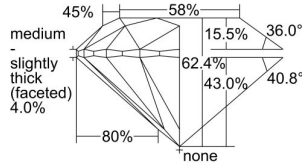

GIA®

FACSIMILE

GIA REPORT 6432671471

Verify this report at GIA.edu

GIA NATURAL DIAMOND DOSSIER®

June 09, 2022
GIA Report Number **6432671471**
Shape and Cutting Style ..... **Round Brilliant**
Measurements ..... **5.35 - 5.39 x 3.35 mm**

GRADING RESULTS

Carat Weight ..... **0.60 carat**
Color Grade ..... **F**
Clarity Grade **VS1**
Cut Grade ..... **Excellent**

ADDITIONAL GRADING INFORMATION

Polish ..... **Excellent**
Symmetry ..... **Excellent**
Fluorescence ..... **None**
Clarity Characteristics ..... **Feather, Pinpoint**
Inscription(s): **GIA 6432671471**

PROPORTIONS

Profile to actual proportions