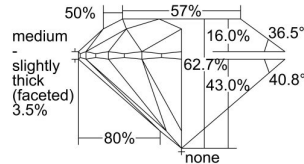

GIA®

FACSIMILE

GIA REPORT 6432673452

Verify this report at GIA.edu

GIA NATURAL DIAMOND DOSSIER®

June 13, 2022
GIA Report Number **6432673452**
Shape and Cutting Style ..... **Round Brilliant**
Measurements ..... **4.76 - 4.78 x 2.99 mm**

GRADING RESULTS

Carat Weight ..... **0.42 carat**
Color Grade ..... **I**
Clarity Grade **VVS1**
Cut Grade ..... **Excellent**

ADDITIONAL GRADING INFORMATION

Polish ..... **Excellent**
Symmetry ..... **Excellent**
Fluorescence ..... **Very Strong Blue**
Clarity Characteristics..... **Pinpoint, Cloud, Feather, Cavity**
Inspection(s): **GIA 6432673452**

PROPORTIONS

Profile to actual proportions