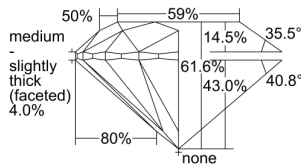

GIA®

FACSIMILE

GIA REPORT 6432674450

Verify this report at GIA.edu

GIA NATURAL DIAMOND DOSSIER®

June 09, 2022
GIA Report Number **6432674450**
Shape and Cutting Style ..... **Round Brilliant**
Measurements ..... **4.70 - 4.73 x 2.91 mm**

GRADING RESULTS

Carat Weight ..... **0.40 carat**
Color Grade ..... **F**
Clarity Grade **VVS2**
Cut Grade ..... **Excellent**

ADDITIONAL GRADING INFORMATION

Polish ..... **Excellent**
Symmetry ..... **Excellent**
Fluorescence ..... **None**
Clarity Characteristics ..... **Feather, Cloud, Pinpoint**
Inscription(s): **GIA 6432674450**

PROPORTIONS

Profile to actual proportions

GRADING SCALES

GIA COLOR SCALE	GIA CLARITY SCALE	GIA CUT SCALE	
D	FLAWLESS	EXCELLENT	
E	INTERNALLY FLAWLESS		
F		VVS₁	VERY GOOD
G	VVS₂		
H	VS₁	GOOD	
I	VS₂		
J	SI₁	FAIR	
K	SI₂		
L	I₁	POOR	
M	I₂		
N	I₃		
O			
P			
Q			
R			
S			
T			
U			
V			
W			
X			
Y			
Z