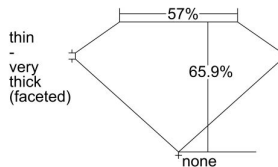

GIA®

FACSIMILE

GIA REPORT 6432690006

Verify this report at gia.edu

GIA NATURAL DIAMOND DOSSIER®

June 13, 2022
GIA Report Number **6432690006**
Shape and Cutting Style ..... **Pear Brilliant**
Measurements ..... **7.61 x 5.15 x 3.39 mm**

GRADING RESULTS

Carat Weight ..... **0.80 carat**
Color Grade ..... **E**
Clarity Grade **VS2**

ADDITIONAL GRADING INFORMATION

Polish ..... **Excellent**
Symmetry ..... **Very Good**
Fluorescence ..... **Faint**
Clarity Characteristics ..... **Crystal, Indented Natural**
Inscription(s): **GIA 6432690006**

PROPORTIONS

Profile not to actual proportions

GRADING SCALES

GIA COLOR SCALE		GIA CLARITY SCALE			
COLORLESS	D	VERY VERY SLIGHTLY INCLUDED	FLAWLESS		
	E		INTERNALLY FLAWLESS		
	F		VVS₁		
	NEAR COLORLESS	G	VVS₂		
		H	VERY SLIGHTLY INCLUDED	VS₁	
		I		VS₂	
		FAINT	J	SLIGHTLY INCLUDED	SI₁
			K		SI₂
	L		INCLUDED		I₁
	M			I₂	
VERT LIGHT	N		INCLUDED	I₃	
	O				
	P				
	Q				
	R				
LIGHT	S				
	T				
	U				
	V				
	Z