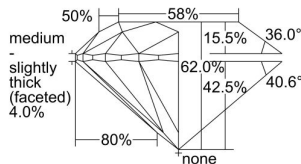

GIA®

FACSIMILE

GIA REPORT 6432692330

Verify this report at GIA.edu

GIA NATURAL DIAMOND DOSSIER®

June 13, 2022
GIA Report Number **6432692330**
Shape and Cutting Style ..... **Round Brilliant**
Measurements ..... **5.93 - 5.97 x 3.69 mm**

GRADING RESULTS

Carat Weight ..... **0.81 carat**
Color Grade ..... **F**
Clarity Grade **VVS1**
Cut Grade ..... **Excellent**

ADDITIONAL GRADING INFORMATION

Polish ..... **Excellent**
Symmetry ..... **Excellent**
Fluorescence ..... **None**
Clarity Characteristics..... **Pinpoint, Feather, Surface Graining**
Inscription(s): **GIA 6432692330**

PROPORTIONS

Profile to actual proportions

GRADING SCALES

GIA COLOR SCALE

COLORLESS	D
	E
	F
	G
	H
	I
	J
NEAR COLORLESS	K
	L
Faint	M
	N
	O
	P
	Q
	R
	S
	T
	U
	V
	W
	X
	Y
Light	Z

GIA CLARITY SCALE

FLAWLESS	VERY VERY SLIGHTLY INCLUDED	VVS₁	VERY SLIGHTLY INCLUDED	SI₁	SLIGHTLY INCLUDED	I₁	
							FLAWLESS
INTERNALLY FLAWLESS	VERY SLIGHTLY INCLUDED	VVS₂	VERY SLIGHTLY INCLUDED	SI₂	SLIGHTLY INCLUDED	I₂	
		VS₁				I₃	
		VS₂					

GIA CUT SCALE

EXCELLENT
VERY GOOD
GOOD
FAIR
POOR