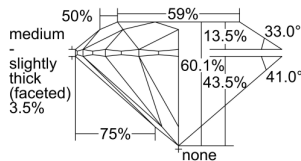

GIA®

FACSIMILE

GIA REPORT 6432733231

Verify this report at GIA.edu

GIA NATURAL DIAMOND DOSSIER®

June 16, 2022
GIA Report Number **6432733231**
Shape and Cutting Style ..... **Round Brilliant**
Measurements ..... **4.37 - 4.39 x 2.63 mm**

GRADING RESULTS

Carat Weight ..... **0.30 carat**
Color Grade ..... **H**
Clarity Grade **VVS1**
Cut Grade ..... **Excellent**

ADDITIONAL GRADING INFORMATION

Polish ..... **Excellent**
Symmetry ..... **Excellent**
Fluorescence ..... **Faint**
Clarity Characteristics ..... **Feather**
Inscription(s): **GIA 6432733231**

PROPORTIONS

Profile to actual proportions

GRADING SCALES

GIA COLOR SCALE

COLORESS	D
	E
	F
	G
	H
	I
	J
NEAR COLORESS	K
	L
FAINT	M
	N
	O
	P
	Q
VERY LIGHT	R
	S
	T
	U
	V
	W
	X
	Y
LIGHT	Z

GIA CLARITY SCALE

VERY VERY SLIGHTLY INCLUDED	FLAWLESS
	INTERNALLY FLAWLESS
VERY SLIGHTLY INCLUDED	VVS₁
	VVS₂
SLIGHTLY INCLUDED	VS₁
	VS₂
INCLUDED	SI₁
	SI₂
INCLUDED	I₁
	I₂
	I₃

GIA CUT SCALE

EXCELLENT
VERY GOOD
GOOD
FAIR
POOR