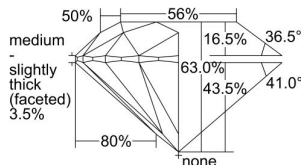

GIA®

FACSIMILE

GIA REPORT 6432733401

Verify this report at GIA.edu

GIA NATURAL DIAMOND DOSSIER®

June 16, 2022
GIA Report Number **6432733401**
Shape and Cutting Style ..... **Round Brilliant**
Measurements ..... **5.34 - 5.38 x 3.38 mm**

GRADING RESULTS

Carat Weight ..... **0.60 carat**
Color Grade ..... **H**
Clarity Grade **VVS2**
Cut Grade ..... **Excellent**

ADDITIONAL GRADING INFORMATION

Polish ..... **Excellent**
Symmetry ..... **Excellent**
Fluorescence ..... **None**
Clarity Characteristics..... **Pinpoint, Indented Natural**
Inscription(s): **GIA 6432733401**

PROPORTIONS

Profile to actual proportions