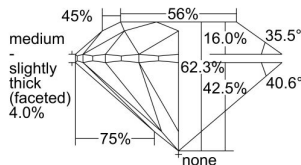

GIA®

FACSIMILE

GIA REPORT 6432741529

Verify this report at GIA.edu

GIA NATURAL DIAMOND DOSSIER®

June 16, 2022
GIA Report Number **6432741529**
Shape and Cutting Style ..... **Round Brilliant**
Measurements ..... **4.02 - 4.05 x 2.52 mm**

GRADING RESULTS

Carat Weight ..... **0.25 carat**
Color Grade ..... **D**
Clarity Grade **VVS2**
Cut Grade ..... **Excellent**

ADDITIONAL GRADING INFORMATION

Polish ..... **Excellent**
Symmetry ..... **Excellent**
Fluorescence ..... **Faint**
Clarity Characteristics..... **Pinpoint, Cloud, Surface Graining**
Inspection(s): **GIA 6432741529**

PROPORTIONS

Profile to actual proportions