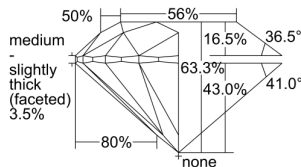

GIA®

FACSIMILE

GIA REPORT 6432744786

Verify this report at GIA.edu

GIA NATURAL DIAMOND DOSSIER®

June 17, 2022
GIA Report Number **6432744786**
Shape and Cutting Style ..... **Round Brilliant**
Measurements ..... **4.24 - 4.27 x 2.69 mm**

GRADING RESULTS

Carat Weight ..... **0.30 carat**
Color Grade ..... **J**
Clarity Grade **VS2**
Cut Grade ..... **Excellent**

ADDITIONAL GRADING INFORMATION

Polish ..... **Excellent**
Symmetry ..... **Excellent**
Fluorescence ..... **None**
Clarity Characteristics..... **Cloud, Crystal, Indented Natural**
Inscription(s): **GIA 6432744786**

PROPORTIONS

Profile to actual proportions

GRADING SCALES

GIA COLOR SCALE

COLORLESS	D
	E
	F
	G
	H
	I
	J
NEAR COLORLESS	K
	L
FAIN	M
	N
	O
	P
VERY LIGHT	R
	S
	T
	U
	V
	W
	X
	Y
LIGHT	Z

GIA CLARITY SCALE

FLAWLESS	VERY VERY SLIGHTLY INCLUDED	VS₁	VS₂	SI₁	SI₂	I₁	I₂	I₃	
									FLAWLESS
INTERNALLY FLAWLESS	VERY SLIGHTLY INCLUDED	VVS₁	VVS₂	VS₁	VS₂	I₁	I₂	I₃	

GIA CUT SCALE

EXCELLENT
VERY GOOD
GOOD
FAIR
POOR