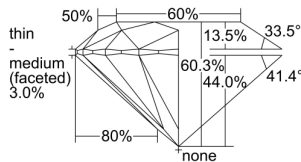

GIA®

FACSIMILE

GIA REPORT 6432751584

Verify this report at GIA.edu

GIA NATURAL DIAMOND DOSSIER®

June 20, 2022
GIA Report Number **6432751584**
Shape and Cutting Style ..... **Round Brilliant**
Measurements ..... **5.20 - 5.22 x 3.14 mm**

GRADING RESULTS

Carat Weight ..... **0.51 carat**
Color Grade ..... **J**
Clarity Grade **S12**
Cut Grade ..... **Excellent**

ADDITIONAL GRADING INFORMATION

Polish ..... **Excellent**
Symmetry ..... **Excellent**
Fluorescence ..... **Faint**
Clarity Characteristics..... **Crystal, Feather, Cloud**
Inspection(s): **GIA 6432751584**

PROPORTIONS

Profile to actual proportions

GRADING SCALES

GIA COLOR SCALE	GIA CLARITY SCALE	GIA CUT SCALE	
D	FLAWLESS	EXCELLENT	
E	INTERNALLY FLAWLESS		
F		VVS₁	VERY GOOD
G	VVS₂		
H	VS₁	GOOD	
I	VS₂		
J	S1₁	FAIR	
K	S1₂		
L	I₁	POOR	
M	I₂		
N	I₃		
O			
P			
Q			
R			
S			
T			
U			
V			
W			
X			
Y			
Z