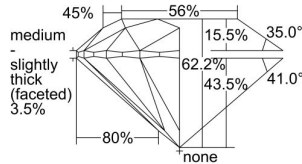

GIA®

FACSIMILE

GIA REPORT 6432757313

Verify this report at GIA.edu

GIA NATURAL DIAMOND DOSSIER®

June 17, 2022
GIA Report Number **6432757313**
Shape and Cutting Style ..... **Round Brilliant**
Measurements ..... **5.78 - 5.81 x 3.60 mm**

GRADING RESULTS

Carat Weight ..... **0.74 carat**
Color Grade ..... **E**
Clarity Grade **S11**
Cut Grade ..... **Excellent**

ADDITIONAL GRADING INFORMATION

Polish ..... **Excellent**
Symmetry ..... **Excellent**
Fluorescence ..... **None**
Clarity Characteristics..... **Crystal, Cloud, Needle**
Inscription(s): **GIA 6432757313**

PROPORTIONS

Profile to actual proportions