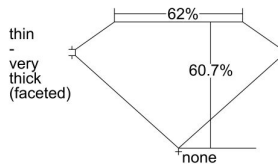

GIA®

FACSIMILE

GIA REPORT 6432760896

Verify this report at gia.edu

GIA NATURAL DIAMOND DOSSIER®

June 21, 2022
GIA Report Number **6432760896**
Shape and Cutting Style ..... **Heart Brilliant**
Measurements ..... **4.59 x 5.44 x 3.30 mm**

GRADING RESULTS

Carat Weight ..... **0.50 carat**
Color Grade ..... **H**
Clarity Grade **S11**

ADDITIONAL GRADING INFORMATION

Polish ..... **Excellent**
Symmetry ..... **Very Good**
Fluorescence ..... **None**
Clarity Characteristics..... **Twinning Wisp**
Inscription(s): GIA 6432760896

PROPORTIONS

Profile not to actual proportions

GRADING SCALES

GIA COLOR SCALE		GIA CLARITY SCALE			
COLORLESS	D	VERY VERY SLIGHTLY INCLUDED	FLAWLESS		
	E		INTERNALLY FLAWLESS		
	F	VERY SLIGHTLY INCLUDED	VVS₁		
	G		VVS₂		
	H		VS₁		
	NEAR COLORLESS	I	SLIGHTLY INCLUDED	VS₂	
		J		S1₁	
		FAINT	K	INCLUDED	S1₂
			L		I₁
			M		I₂
VERT LIGHT	N	LIGHT	I₃		
	O				
	P				
	Q				
	R