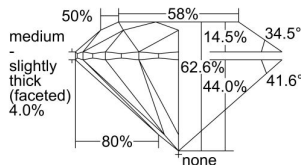

GIA®

FACSIMILE

GIA REPORT 6432770354

Verify this report at GIA.edu

GIA NATURAL DIAMOND DOSSIER®

July 07, 2022
GIA Report Number **6432770354**
Shape and Cutting Style ..... **Round Brilliant**
Measurements ..... **4.26 - 4.28 x 2.67 mm**

GRADING RESULTS

Carat Weight ..... **0.30 carat**
Color Grade ..... **I**
Clarity Grade **S11**
Cut Grade ..... **Excellent**

ADDITIONAL GRADING INFORMATION

Polish ..... **Very Good**
Symmetry ..... **Excellent**
Fluorescence ..... **None**
Clarity Characteristics..... **Crystal, Feather**
Inscription(s): **GIA 6432770354**

PROPORTIONS

Profile to actual proportions

GRADING SCALES

GIA COLOR SCALE

COLOREDNESS	D
	E
	F
	G
	H
	I
	J
NEAR COLORLESS	K
	L
FAIN	M
	N
	O
	P
VERY LIGHT	R
	S
	T
	U
	V
	W
	X
	Y
LIGHT	Z

GIA CLARITY SCALE

FLAWLESS	VERY VERY SLIGHTLY INCLUDED	VVS₁	
			VVS₂
INTERNALLY FLAWLESS	VERY SLIGHTLY INCLUDED	VS₁	
		VS₂	
SLIGHTLY INCLUDED	SLIGHTLY INCLUDED	S1₁	
		S1₂	
INCLUDED	INCLUDED	I₁	
		I₂	
		I₃	

GIA CUT SCALE

EXCELLENT	VERY GOOD	GOOD	FAIR	POOR