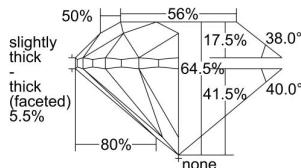

GIA®

FACSIMILE

GIA REPORT 6432771496

Verify this report at GIA.edu

GIA NATURAL DIAMOND DOSSIER®

June 20, 2022
GIA Report Number **6432771496**
Shape and Cutting Style ..... **Round Brilliant**
Measurements ..... **4.82 - 4.87 x 3.12 mm**

GRADING RESULTS

Carat Weight ..... **0.47 carat**
Color Grade ..... **E**
Clarity Grade **VS2**
Cut Grade ..... **Very Good**

ADDITIONAL GRADING INFORMATION

Polish ..... **Very Good**
Symmetry ..... **Very Good**
Fluorescence ..... **None**
Clarity Characteristics..... **Crystal, Cloud**
Inscription(s): **GIA 6432771496**

PROPORTIONS

Profile to actual proportions