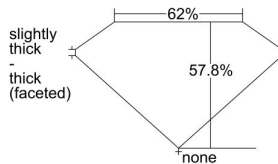

GIA®

FACSIMILE

GIA REPORT 6432777031

Verify this report at GIA.edu

GIA NATURAL DIAMOND DOSSIER®

June 22, 2022
GIA Report Number **6432777031**
Shape and Cutting Style ..... **Heart Brilliant**
Measurements ..... **5.95 x 6.64 x 3.84 mm**

GRADING RESULTS

Carat Weight ..... **0.90 carat**
Color Grade ..... **G**
Clarity Grade **VS2**

ADDITIONAL GRADING INFORMATION

Polish ..... **Excellent**
Symmetry ..... **Excellent**
Fluorescence ..... **None**
Clarity Characteristics..... **Crystal, Cloud, Cavity**
Inscription(s): **GIA 6432777031**

PROPORTIONS

Profile not to actual proportions

GRADING SCALES

GIA COLOR SCALE		GIA CLARITY SCALE			
COLORLESS	D	VERY VERY SLIGHTLY INCLUDED	FLAWLESS		
	E		INTERNALLY FLAWLESS		
	F	VERY SLIGHTLY INCLUDED	VVS₁		
	G		VVS₂		
	H		VS₁		
	NEAR COLORLESS	I	SLIGHTLY INCLUDED	VS₂	
		J		SI₁	
		FAINT	K	INCLUDED	SI₂
			L		I₁
			M		I₂
VERY LIGHT	N	LIGHT	I₃		
	O				
	P				
	Q				
LIGHT	R				
	S				
	T				
	U				
	V				
	Z