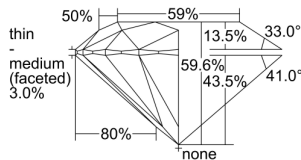

GIA®

FACSIMILE

GIA REPORT 6432780510

Verify this report at GIA.edu

GIA NATURAL DIAMOND DOSSIER®

June 21, 2022
GIA Report Number **6432780510**
Shape and Cutting Style ..... **Round Brilliant**
Measurements ..... **5.19 - 5.20 x 3.10 mm**

GRADING RESULTS

Carat Weight ..... **0.50 carat**
Color Grade ..... **K**
Clarity Grade **S11**
Cut Grade ..... **Excellent**

ADDITIONAL GRADING INFORMATION

Polish ..... **Excellent**
Symmetry ..... **Excellent**
Fluorescence ..... **Faint**
Clarity Characteristics ..... **Feather**
Inscription(s): **GIA 6432780510**

PROPORTIONS

Profile to actual proportions

GRADING SCALES

GIA COLOR SCALE	GIA CLARITY SCALE	GIA CUT SCALE	
D	FLAWLESS	EXCELLENT	
E	INTERNALLY FLAWLESS		
F		VVS₁	VERY GOOD
G	VVS₂		
H	VS₁	GOOD	
I	VS₂		
J	S1₁	FAIR	
K	S1₂		
L	I₁	POOR	
M	I₂		
N	I₃		
O			
P			
Q			
R			
S			
T			
U			
V			
W			
X			
Y			
Z