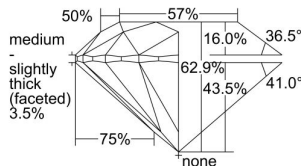

GIA®

FACSIMILE

GIA REPORT 6432797128

Verify this report at GIA.edu

GIA NATURAL DIAMOND DOSSIER®

June 22, 2022
GIA Report Number **6432797128**
Shape and Cutting Style ..... **Round Brilliant**
Measurements ..... **5.05 - 5.08 x 3.19 mm**

GRADING RESULTS

Carat Weight ..... **0.51 carat**
Color Grade ..... **I**
Clarity Grade **S11**
Cut Grade ..... **Excellent**

ADDITIONAL GRADING INFORMATION

Polish ..... **Excellent**
Symmetry ..... **Excellent**
Fluorescence ..... **None**
Clarity Characteristics..... **Crystal, Cloud**
Inscription(s): **GIA 6432797128**

PROPORTIONS

Profile to actual proportions