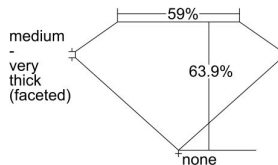

GIA®

FACSIMILE

GIA REPORT 6432802224

Verify this report at gia.edu

GIA NATURAL DIAMOND DOSSIER®

June 22, 2022
GIA Report Number 6432802224
Shape and Cutting Style ..... Oval Brilliant
Measurements ..... 5.57 x 4.15 x 2.65 mm

GRADING RESULTS

Carat Weight ..... 0.40 carat
Color Grade ..... D
Clarity Grade VS2

ADDITIONAL GRADING INFORMATION

Polish ..... Excellent
Symmetry ..... Very Good
Fluorescence ..... Faint
Clarity Characteristics ..... Crystal
Inscription(s): GIA 6432802224

PROPORTIONS

Profile not to actual proportions

GRADING SCALES

GIA COLOR SCALE		GIA CLARITY SCALE			
COLORLESS	D	NEAR COLORLESS	FLAWLESS		
	E		INTERNALLY FLAWLESS		
	F		VERY VERY SLIGHTLY INCLUDED	VVS₁	
	G			VVS₂	
	H		VERY SLIGHTLY INCLUDED	VS₁	
	I			VS₂	
	J			SLIGHTLY INCLUDED	SI₁
	K		SI₂		
	FAINT		L	LIGHT	I₁
			M		I₂
N		I₃			
O					
P					
Q					
R					
S