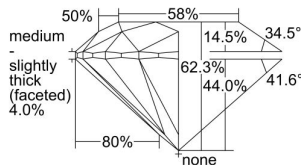

GIA®

FACSIMILE

GIA REPORT 6432817930

Verify this report at GIA.edu

GIA NATURAL DIAMOND DOSSIER®

June 24, 2022
GIA Report Number **6432817930**
Shape and Cutting Style ..... **Round Brilliant**
Measurements ..... **5.13 - 5.16 x 3.20 mm**

GRADING RESULTS

Carat Weight ..... **0.52 carat**
Color Grade ..... **I**
Clarity Grade **S11**
Cut Grade ..... **Excellent**

ADDITIONAL GRADING INFORMATION

Polish ..... **Excellent**
Symmetry ..... **Excellent**
Fluorescence ..... **None**
Clarity Characteristics..... **Crystal, Cloud, Feather**
Inscription(s): **GIA 6432817930**

PROPORTIONS

Profile to actual proportions