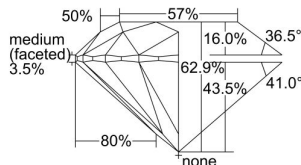

GIA®

FACSIMILE

GIA REPORT 6432822573

Verify this report at GIA.edu

GIA NATURAL DIAMOND DOSSIER®

July 07, 2022
GIA Report Number **6432822573**
Shape and Cutting Style ..... **Round Brilliant**
Measurements ..... **3.61 - 3.64 x 2.28 mm**

GRADING RESULTS

Carat Weight ..... **0.18 carat**
Color Grade ..... **H**
Clarity Grade **VVS2**
Cut Grade ..... **Excellent**

ADDITIONAL GRADING INFORMATION

Polish ..... **Excellent**
Symmetry ..... **Excellent**
Fluorescence ..... **None**
Clarity Characteristics..... **Feather, Cloud, Pinpoint, Indented**
Natural

Inscription(s): GIA 6432822573

PROPORTIONS

Profile to actual proportions

GRADING SCALES

GIA COLOR SCALE	GIA CLARITY SCALE	GIA CUT SCALE	
D	FLAWLESS	EXCELLENT	
E	INTERNALLY FLAWLESS		
F		VVS₁	VERY GOOD
G	VVS₂		
H	VS₁	GOOD	
I	VS₂		
J	SI₁	FAIR	
K	SI₂		
L	I₁	POOR	
M	I₂		
N	I₃		
O			
P			
Q			
R			
S			
T			
U			
V			
W			
X			
Y			
Z