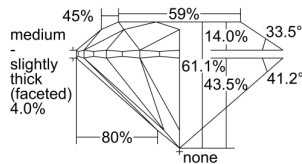

GIA®

FACSIMILE

GIA REPORT 6432823919

Verify this report at GIA.edu

GIA NATURAL DIAMOND DOSSIER®

July 07, 2022
GIA Report Number **6432823919**
Shape and Cutting Style ..... **Round Brilliant**
Measurements ..... **3.72 - 3.74 x 2.28 mm**

GRADING RESULTS

Carat Weight ..... **0.19 carat**
Color Grade ..... **D**
Clarity Grade **S11**
Cut Grade ..... **Excellent**

ADDITIONAL GRADING INFORMATION

Polish ..... **Excellent**
Symmetry ..... **Excellent**
Fluorescence ..... **None**
Clarity Characteristics ..... **Feather**
Inscription(s): **GIA 6432823919**

PROPORTIONS

Profile to actual proportions

GRADING SCALES

GIA COLOR SCALE

COLORLESS	D
	E
	F
	G
	H
	I
	J
NEAR COLORLESS	K
	L
Faint	M
	N
	O
	P
Very Light	Q
	R
	S
	T
	U
	V
Light	W
	X
	Y
	Z

GIA CLARITY SCALE

FLAWLESS	VERY VERY SLIGHTLY INCLUDED	VVS₁	VERY SLIGHTLY INCLUDED	VS₁	SLIGHTLY INCLUDED	SI₁	SI₂	I₁	I₂	I₃						
											INTERNAL FLAWLESS	VVS₂	VS₂	SI₂	I₂	I₃

GIA CUT SCALE

EXCELLENT
VERY GOOD
GOOD
FAIR
POOR