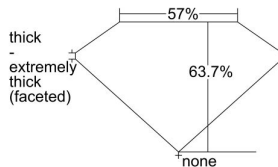

GIA®

FACSIMILE

GIA REPORT 6432827654

Verify this report at GIA.edu

GIA NATURAL DIAMOND DOSSIER®

June 28, 2022
GIA Report Number 6432827654
Shape and Cutting Style ..... Pear Brilliant
Measurements ..... 7.79 x 5.33 x 3.39 mm

GRADING RESULTS

Carat Weight ..... 0.91 carat
Color Grade ..... G
Clarity Grade SI1

ADDITIONAL GRADING INFORMATION

Polish ..... Excellent
Symmetry ..... Very Good
Fluorescence ..... Faint
Clarity Characteristics..... Twinning Wisp
Inscription(s): GIA 6432827654

PROPORTIONS

Profile not to actual proportions

GRADING SCALES

GIA COLOR SCALE		GIA CLARITY SCALE			
COLORLESS	D	VERY VERY SLIGHTLY INCLUDED	FLAWLESS		
	E		INTERNALLY FLAWLESS		
	F		VVS₁		
	G		VVS₂		
	NEAR COLORLESS	H	VERY SLIGHTLY INCLUDED	VS₁	
		I		VS₂	
		FAINT	J	SLIGHTLY INCLUDED	SI₁
			K		SI₂
	L		I₁		
	VERY LIGHT		M	INCLUDED	I₂
N			I₃		
O					
P					
LIGHT	Q				
	R				
	S				
	T				
	U				
	Z