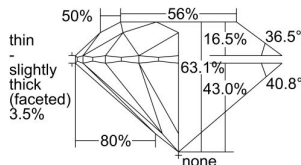

GIA®

FACSIMILE

GIA REPORT 6432856456

Verify this report at GIA.edu

GIA NATURAL DIAMOND DOSSIER®

June 29, 2022
GIA Report Number **6432856456**
Shape and Cutting Style ..... **Round Brilliant**
Measurements ..... **5.85 - 5.90 x 3.71 mm**

GRADING RESULTS

Carat Weight ..... **0.80 carat**
Color Grade ..... **J**
Clarity Grade **S11**
Cut Grade ..... **Excellent**

ADDITIONAL GRADING INFORMATION

Polish ..... **Excellent**
Symmetry ..... **Excellent**
Fluorescence ..... **None**
Clarity Characteristics..... **Crystal, Cloud**
Inscription(s): **GIA 6432856456**

PROPORTIONS

Profile to actual proportions