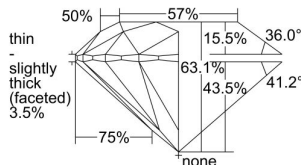

GIA®

FACSIMILE

GIA REPORT 6432856936

Verify this report at GIA.edu

GIA NATURAL DIAMOND DOSSIER®

June 28, 2022
GIA Report Number **6432856936**
Shape and Cutting Style ..... **Round Brilliant**
Measurements ..... **5.07 - 5.10 x 3.21 mm**

GRADING RESULTS

Carat Weight ..... **0.51 carat**
Color Grade ..... **F**
Clarity Grade **VS2**
Cut Grade ..... **Excellent**

ADDITIONAL GRADING INFORMATION

Polish ..... **Excellent**
Symmetry ..... **Excellent**
Fluorescence ..... **None**
Clarity Characteristics..... **Cloud, Knot, Crystal**
Inspection(s): **GIA 6432856936**

PROPORTIONS

Profile to actual proportions