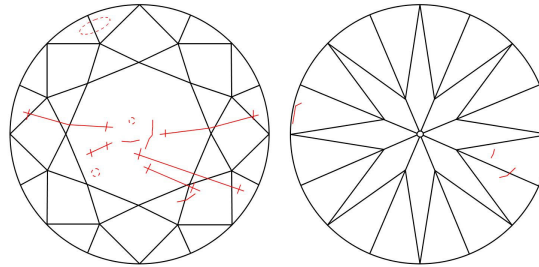

GIA NATURAL DIAMOND GRADING REPORT

June 30, 2022
 GIA Report Number **6432867704**
 Shape and Cutting Style **Round Brilliant**
 Measurements **6.29 - 6.37 x 3.95 mm**

GRADING RESULTS

Carat Weight **1.01 carat**
 Color Grade **J**
 Clarity Grade **SI2**
 Cut Grade **Very Good**

ADDITIONAL GRADING INFORMATION

Polish **Excellent**
 Symmetry **Very Good**
 Fluorescence **None**
 Inscription(s): **GIA 6432867704**

Comments: Additional twinning wisps, additional clouds, pinpoints and surface graining are not shown.

PROPORTIONS

Profile to actual proportions

CLARITY CHARACTERISTICS

KEY TO SYMBOLS*

-  Twinning Wisp
-  Feather
-  Cloud

* Red symbols denote internal characteristics (inclusions). Green or black symbols denote external characteristics (blemishes). Diagram is an approximate representation of the diamond, and symbols shown indicate type, position, and approximate size of clarity characteristics. All clarity characteristics may not be shown. Details of finish are not shown.