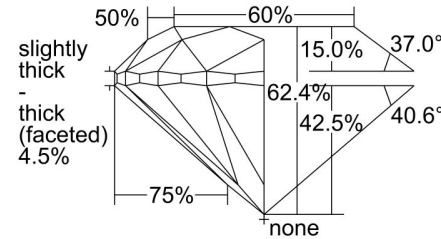

GIA NATURAL DIAMOND GRADING REPORT

June 30, 2022
 GIA Report Number **6432867704**
 Shape and Cutting Style **Round Brilliant**
 Measurements **6.29 - 6.37 x 3.95 mm**

GRADING RESULTS

Carat Weight **1.01 carat**
 Color Grade **J**
 Clarity Grade **SI2**
 Cut Grade **Very Good**

ADDITIONAL GRADING INFORMATION

Polish **Excellent**
 Symmetry **Very Good**
 Fluorescence **None**
 Inscription(s): **GIA 6432867704**

Comments: Additional twinning wisps, additional clouds, pinpoints and surface graining are not shown.

PROPORTIONS

Profile to actual proportions

CLARITY CHARACTERISTICS

KEY TO SYMBOLS*

-  Twinning Wisp
-  Feather
-  Cloud

* Red symbols denote internal characteristics (inclusions). Green or black symbols denote external characteristics (blemishes). Diagram is an approximate representation of the diamond, and symbols shown indicate type, position, and approximate size of clarity characteristics. All clarity characteristics may not be shown. Details of finish are not shown.