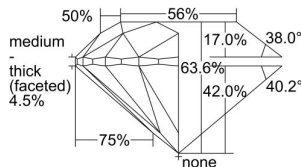

GIA®

FACSIMILE

GIA REPORT 6432902181

Verify this report at GIA.edu

GIA NATURAL DIAMOND DOSSIER®

July 01, 2022
GIA Report Number **6432902181**
Shape and Cutting Style ..... **Round Brilliant**
Measurements ..... **6.07 - 6.13 x 3.88 mm**

GRADING RESULTS

Carat Weight ..... **0.91 carat**
Color Grade ..... **G**
Clarity Grade **VS1**
Cut Grade ..... **Very Good**

ADDITIONAL GRADING INFORMATION

Polish ..... **Excellent**
Symmetry ..... **Very Good**
Fluorescence ..... **Faint**
Clarity Characteristics..... **Needle, Cloud, Pinpoint**
Inscription(s): **GIA 6432902181**

PROPORTIONS

Profile to actual proportions

GRADING SCALES

GIA COLOR SCALE	GIA CLARITY SCALE	GIA CUT SCALE	
D	FLAWLESS	EXCELLENT	
E	INTERNALLY FLAWLESS		
F		VVS₁	VERY GOOD
G	VVS₂		
H	VS₁	GOOD	
I	VS₂		
J	SI₁	FAIR	
K	SI₂		
L	I₁	POOR	
M	I₂		
N	I₃		
O			
P			
Q			
R			
S			
T			
U			
V			
W			
X			
Y			
Z