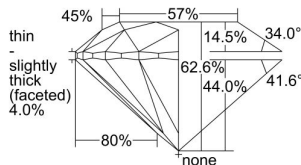

GIA®

FACSIMILE

GIA REPORT 6432903756

Verify this report at GIA.edu

GIA NATURAL DIAMOND DOSSIER®

July 01, 2022
GIA Report Number **6432903756**
Shape and Cutting Style ..... **Round Brilliant**
Measurements ..... **6.04 - 6.08 x 3.79 mm**

GRADING RESULTS

Carat Weight ..... **0.85 carat**
Color Grade ..... **F**
Clarity Grade **S12**
Cut Grade ..... **Excellent**

ADDITIONAL GRADING INFORMATION

Polish ..... **Excellent**
Symmetry ..... **Excellent**
Fluorescence ..... **Faint**
Clarity Characteristics ..... **Cloud**
Inscription(s): **GIA 6432903756**

PROPORTIONS

Profile to actual proportions

GRADING SCALES

GIA COLOR SCALE

COLORED	D
	E
	F
	G
	H
	I
	J
NEAR COLORLESS	K
	L
FAIN	M
	N
	O
	P
VERY LIGHT	Q
	R
	S
	T
	U
	V
	W
	X
	Y
LIGHT	Z

GIA CLARITY SCALE

FLAWLESS	VERY VERY SLIGHTLY INCLUDED	VVS₁	VVS₂	VS₁	VS₂	SI₁	SI₂	I₁	I₂	I₃	
											INTERNALLY FLAWLESS

GIA CUT SCALE

EXCELLENT
VERY GOOD
GOOD
FAIR
POOR