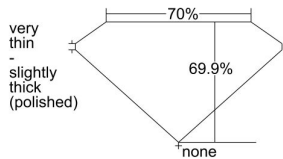

GIA®

FACSIMILE

GIA REPORT 6432919937

Verify this report at GIA.edu

GIA NATURAL DIAMOND DOSSIER®

July 04, 2022
GIA Report Number **6432919937**
Shape and Cutting Style ..... **Square Modified Brilliant**
Measurements ..... **3.91 x 3.87 x 2.71 mm**

GRADING RESULTS

Carat Weight ..... **0.34 carat**
Color Grade ..... **E**
Clarity Grade **VS1**

ADDITIONAL GRADING INFORMATION

Polish ..... **Excellent**
Symmetry ..... **Good**
Fluorescence ..... **None**
Clarity Characteristics..... **Feather**
Inscription(s): GIA 6432919937

PROPORTIONS

Profile not to actual proportions

GRADING SCALES

GIA COLOR SCALE		GIA CLARITY SCALE		
COLORLESS	D	VERY VERY SLIGHTLY INCLUDED	FLAWLESS	
	E		INTERNALLY FLAWLESS	
	F		VS₁	
	G		VS₂	
	NEAR COLORLESS	H	VERY SLIGHTLY INCLUDED	VS₁
		I		VS₂
		J	SLIGHTLY INCLUDED	S₁
		K		S₂
		L		I₁
		M		I₂
FAINT	N	INCLUDED	I₃	
	O			
	P			
	Q			
	R			
	S			
VERT LIGHT	T			
	U			
	V			
	W			
	X			
	Y			
LIGHT	Z