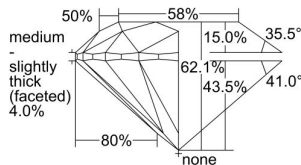

GIA®

FACSIMILE

GIA REPORT 6432929246

Verify this report at GIA.edu

GIA NATURAL DIAMOND DOSSIER®

July 05, 2022
GIA Report Number **6432929246**
Shape and Cutting Style ..... **Round Brilliant**
Measurements ..... **5.18 - 5.21 x 3.23 mm**

GRADING RESULTS

Carat Weight ..... **0.54 carat**
Color Grade ..... **E**
Clarity Grade **S11**
Cut Grade ..... **Excellent**

ADDITIONAL GRADING INFORMATION

Polish ..... **Excellent**
Symmetry ..... **Excellent**
Fluorescence ..... **None**
Clarity Characteristics..... **Feather, Crystal, Cloud**
Inscription(s): **GIA 6432929246**

PROPORTIONS

Profile to actual proportions