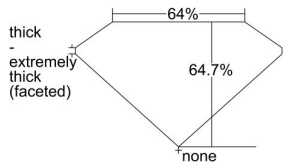

GIA®

FACSIMILE

GIA REPORT 6432942768

Verify this report at GIA.edu

GIA NATURAL DIAMOND DOSSIER®

July 06, 2022
GIA Report Number **6432942768**
Shape and Cutting Style ..... **Pear Brilliant**
Measurements ..... **7.36 x 5.04 x 3.26 mm**

GRADING RESULTS

Carat Weight ..... **0.80 carat**
Color Grade ..... **H**
Clarity Grade **S11**

ADDITIONAL GRADING INFORMATION

Polish ..... **Excellent**
Symmetry ..... **Very Good**
Fluorescence ..... **None**
Clarity Characteristics ..... **Twinning Wisp, Cloud**
Inspection(s): GIA 6432942768

PROPORTIONS

Profile not to actual proportions

GRADING SCALES

GIA COLOR SCALE		GIA CLARITY SCALE			
COLORLESS	D	VERY VERY SLIGHTLY INCLUDED	FLAWLESS		
	E		INTERNALLY FLAWLESS		
	F		VVS₁		
	NEAR COLORLESS	G	VERY SLIGHTLY INCLUDED	VVS₂	
		H		VS₁	
		FANT	I	SLIGHTLY INCLUDED	VS₂
			J		S1₁
	LIGHT	K	INCLUDED	S1₂	
		L		I₁	
		M	NOT GRADED	I₂	
N		I₃			
O					
P					
Q					
R					
S					
T					
U					
V					
W					
X					
Y					
Z