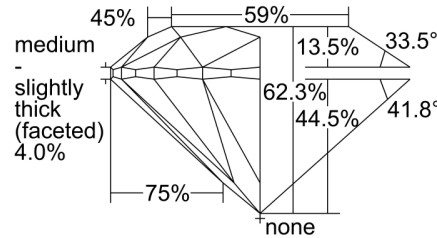

### GRADING RESULTS

Carat Weight ..... 1.31 carat  
 Color Grade ..... J  
 Clarity Grade ..... SI1  
 Cut Grade ..... Excellent

### PROPORTIONS

Profile to actual proportions