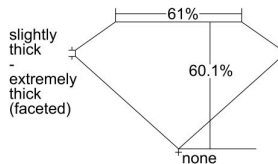

GIA®

FACSIMILE

GIA REPORT 6432998412

Verify this report at GIA.edu

GIA NATURAL DIAMOND DOSSIER®

July 11, 2022
GIA Report Number **6432998412**
Shape and Cutting Style ..... **Heart Brilliant**
Measurements ..... **4.74 x 5.80 x 3.48 mm**

GRADING RESULTS

Carat Weight ..... **0.60 carat**
Color Grade ..... **F**
Clarity Grade **VS1**

ADDITIONAL GRADING INFORMATION

Polish ..... **Very Good**
Symmetry ..... **Very Good**
Fluorescence ..... **None**
Clarity Characteristics..... **Cloud, Indented Natural**
Inscription(s): **GIA 6432998412**

PROPORTIONS

Profile not to actual proportions

GRADING SCALES

GIA COLOR SCALE		GIA CLARITY SCALE	
COLORLESS	D	VERY VERY SLIGHTLY INCLUDED	FLAWLESS
	E		INTERNALLY FLAWLESS
	F		VVS₁
	G		VVS₂
	H		VS₁
	I		VS₂
	J		SI₁
	K		SI₂
	L		I₁
	M		I₂
NEAR COLORLESS	N	INCLUDED	I₃
	O		
	P		
	Q		
FAINT	R		
	S		
	T		
	U		
VERY LIGHT	V		
	W		
	X		
	Y		
LIGHT	Z