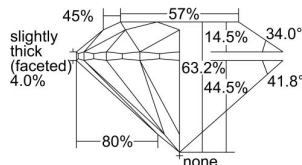

GIA®

FACSIMILE

GIA REPORT 6435120602

Verify this report at GIA.edu

GIA NATURAL DIAMOND DOSSIER®

April 29, 2022
GIA Report Number 6435120602
Shape and Cutting Style ..... Round Brilliant
Measurements ..... 5.66 - 5.70 x 3.59 mm

GRADING RESULTS

Carat Weight ..... 0.71 carat
Color Grade ..... F
Clarity Grade S11
Cut Grade ..... Excellent

ADDITIONAL GRADING INFORMATION

Polish ..... Excellent
Symmetry ..... Excellent
Fluorescence ..... Faint
Clarity Characteristics..... Crystal, Feather, Cloud
Inscription(s): GIA 6435120602

PROPORTIONS

Profile to actual proportions

GRADING SCALES

GIA COLOR SCALE	GIA CLARITY SCALE	GIA CUT SCALE	
D	FLAWLESS	EXCELLENT	
E	INTERNALLY FLAWLESS		
F		VVS₁	VERY GOOD
G	VVS₂		
H	VS₁	GOOD	
I	VS₂		
J	S1₁	FAIR	
K	S1₂		
L	I₁	POOR	
M	I₂		
N	I₃		
O			
P			
Q			
R			
S			
T			
U			
V			
W			
X			
Y			
Z