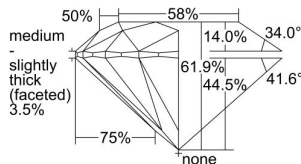

GIA®

FACSIMILE

GIA REPORT 6435124431

Verify this report at GIA.edu

GIA NATURAL DIAMOND DOSSIER®

April 19, 2022
GIA Report Number **6435124431**
Shape and Cutting Style ..... **Round Brilliant**
Measurements ..... **5.70 - 5.72 x 3.53 mm**

GRADING RESULTS

Carat Weight ..... **0.70 carat**
Color Grade ..... **H**
Clarity Grade **S11**
Cut Grade ..... **Excellent**

ADDITIONAL GRADING INFORMATION

Polish ..... **Excellent**
Symmetry ..... **Excellent**
Fluorescence ..... **Faint**
Clarity Characteristics..... **Feather, Crystal, Cloud**
Inspection(s): GIA 6435124431

PROPORTIONS

Profile to actual proportions

GRADING SCALES

GIA COLOR SCALE	GIA CLARITY SCALE	GIA CUT SCALE	
D	FLAWLESS	EXCELLENT	
E	INTERNALLY FLAWLESS		
F		VVS₁	VERY GOOD
G	VVS₂		
H	VS₁	GOOD	
I	VS₂		
J	S1₁	FAIR	
K	S1₂		
L	I₁	POOR	
M	I₂		
N	I₃		
O			
P			
Q			
R			
S			
T			
U			
V			
W			
X			
Y			
Z