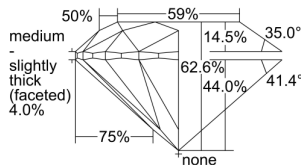

GIA®

FACSIMILE

GIA REPORT 6435125630

Verify this report at GIA.edu

GIA NATURAL DIAMOND DOSSIER®

April 19, 2022
GIA Report Number **6435125630**
Shape and Cutting Style ..... **Round Brilliant**
Measurements ..... **5.27 - 5.30 x 3.31 mm**

GRADING RESULTS

Carat Weight ..... **0.57 carat**
Color Grade ..... **K, Faint Brown**
Clarity Grade **S11**
Cut Grade ..... **Excellent**

ADDITIONAL GRADING INFORMATION

Polish ..... **Excellent**
Symmetry ..... **Excellent**
Fluorescence ..... **None**
Clarity Characteristics..... **Feather, Cloud**
Inscription(s): **GIA 6435125630**

PROPORTIONS

Profile to actual proportions