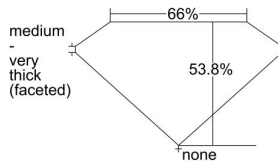

GIA®

FACSIMILE

GIA REPORT 6435277373

Verify this report at gia.edu

GIA NATURAL DIAMOND DOSSIER®

May 10, 2022
GIA Report Number **6435277373**
Shape and Cutting Style ..... **Pear Brilliant**
Measurements ..... **8.71 x 5.14 x 2.77 mm**

GRADING RESULTS

Carat Weight ..... **0.74 carat**
Color Grade ..... **D**
Clarity Grade ..... **Internally Flawless**

ADDITIONAL GRADING INFORMATION

Polish ..... **Excellent**
Symmetry ..... **Very Good**
Fluorescence ..... **None**
Clarity Characteristics ..... **Minor Details of Polish**
Inscription(s): **GIA 6435277373**

PROPORTIONS

Profile not to actual proportions

GRADING SCALES

GIA COLOR SCALE		GIA CLARITY SCALE			
COLORLESS	D	VERY VERY SLIGHTLY INCLUDED	FLAWLESS		
	E		INTERNALLY FLAWLESS		
	F	VERY SLIGHTLY INCLUDED	VVS₁		
	G		VVS₂		
	H		VS₁		
	NEAR COLORLESS	I	SLIGHTLY INCLUDED	VS₂	
		J		SI₁	
		FAINT	K	INCLUDED	SI₂
			L		I₁
			M		I₂
VERT LIGHT	N	LIGHT	I₃		
	O				
	P				
	Q				
	R