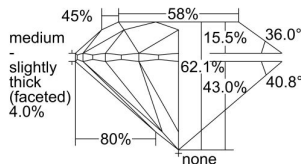

GIA®

FACSIMILE

GIA REPORT 6435279990

Verify this report at GIA.edu

GIA NATURAL DIAMOND DOSSIER®

May 05, 2022
GIA Report Number **6435279990**
Shape and Cutting Style ..... **Round Brilliant**
Measurements ..... **4.45 - 4.48 x 2.77 mm**

GRADING RESULTS

Carat Weight ..... **0.34 carat**
Color Grade ..... **F**
Clarity Grade **S11**
Cut Grade ..... **Excellent**

ADDITIONAL GRADING INFORMATION

Polish ..... **Excellent**
Symmetry ..... **Excellent**
Fluorescence ..... **None**
Clarity Characteristics ..... **Feather**
Inscription(s): **GIA 6435279990**

PROPORTIONS

Profile to actual proportions

GRADING SCALES

GIA COLOR SCALE

COLOREDNESS	D
	E
	F
	G
	H
	I
	J
NEAR COLORLESS	K
	L
Faint	M
	N
	O
	P
	Q
	R
	S
	T
	U
	V
	W
	X
	Y
Light	Z

GIA CLARITY SCALE

VERY VERY SLIGHTLY INCLUDED	FLAWLESS
	INTERNALLY FLAWLESS
VERY SLIGHTLY INCLUDED	VVS₁
	VVS₂
SLIGHTLY INCLUDED	VS₁
	VS₂
INCLUDED	I₁
	I₂
	I₃

GIA CUT SCALE

EXCELLENT
VERY GOOD
GOOD
FAIR
POOR