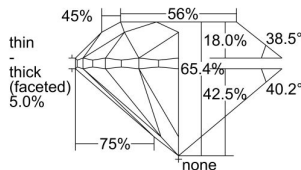

GIA®

FACSIMILE

GIA REPORT 6435314364

Verify this report at GIA.edu

GIA NATURAL DIAMOND DOSSIER®

May 06, 2022
GIA Report Number 6435314364
Shape and Cutting Style ..... Round Brilliant
Measurements ..... 5.93 - 6.01 x 3.90 mm

GRADING RESULTS

Carat Weight ..... 0.90 carat
Color Grade ..... J
Clarity Grade VS1
Cut Grade ..... Very Good

ADDITIONAL GRADING INFORMATION

Polish ..... Excellent
Symmetry ..... Very Good
Fluorescence ..... Very Strong Blue
Clarity Characteristics ..... Indented Natural
Inscription(s): GIA 6435314364

PROPORTIONS

Profile to actual proportions