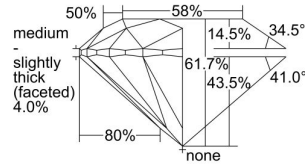

GIA®

FACSIMILE

GIA REPORT 6435318560

Verify this report at GIA.edu

GIA NATURAL DIAMOND DOSSIER®

May 16, 2022
GIA Report Number **6435318560**
Shape and Cutting Style ..... **Round Brilliant**
Measurements ..... **5.14 - 5.17 x 3.18 mm**

GRADING RESULTS

Carat Weight ..... **0.52 carat**
Color Grade ..... **D**
Clarity Grade **VS2**
Cut Grade ..... **Excellent**

ADDITIONAL GRADING INFORMATION

Polish ..... **Excellent**
Symmetry ..... **Excellent**
Fluorescence ..... **Strong Blue**
Clarity Characteristics ..... **Crystal**
Inscription(s): **GIA 6435318560**

PROPORTIONS

Profile to actual proportions

GRADING SCALES

GIA COLOR SCALE	GIA CLARITY SCALE	GIA CUT SCALE	
D	FLAWLESS	EXCELLENT	
E	INTERNALLY FLAWLESS		
F		VVS₁	VERY GOOD
G	VVS₂		
H	VS₁	GOOD	
I	VS₂		
J	SI₁	FAIR	
K	SI₂		
L	I₁	POOR	
M	I₂		
N	I₃		
O			
P			
Q			
R			
S			
T			
U			
V			
W			
X			
Y			
Z