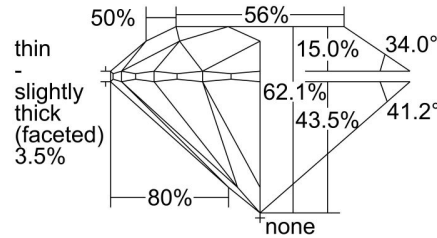

GIA NATURAL DIAMOND GRADING REPORT

May 19, 2022
 GIA Report Number 6435337815
 Shape and Cutting Style Round Brilliant
 Measurements 9.21 - 9.28 x 5.74 mm

GRADING RESULTS

Carat Weight 3.01 carat
 Color Grade I
 Clarity Grade SI1
 Cut Grade Excellent

PROPORTIONS

Profile to actual proportions

CLARITY CHARACTERISTICS

KEY TO SYMBOLS*

-  Twinning Wisp
-  Feather
-  Crystal
-  Cloud
-  Needle

* Red symbols denote internal characteristics (inclusions). Green or black symbols denote external characteristics (blemishes). Diagram is an approximate representation of the diamond, and symbols shown indicate type, position, and approximate size of clarity characteristics. All clarity characteristics may not be shown. Details of finish are not shown.