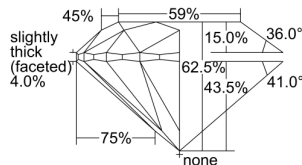

GIA®

FACSIMILE

GIA REPORT 6435370908

Verify this report at GIA.edu

GIA NATURAL DIAMOND DOSSIER®

May 11, 2022
GIA Report Number **6435370908**
Shape and Cutting Style ..... **Round Brilliant**
Measurements ..... **4.46 - 4.49 x 2.80 mm**

GRADING RESULTS

Carat Weight ..... **0.35 carat**
Color Grade ..... **J**
Clarity Grade **VVS1**
Cut Grade ..... **Excellent**

ADDITIONAL GRADING INFORMATION

Polish ..... **Excellent**
Symmetry ..... **Excellent**
Fluorescence ..... **None**
Clarity Characteristics..... **Needle, Surface Graining**
Inscription(s): **GIA 6435370908**

PROPORTIONS

Profile to actual proportions

GRADING SCALES

GIA COLOR SCALE	GIA CLARITY SCALE	GIA CUT SCALE
COLOURLESS	FLAWLESS	EXCELLENT
D	FLAWLESS	
E	FLAWLESS	VERY GOOD
F	FLAWLESS	
G	FLAWLESS	
H	FLAWLESS	
NEAR COLOURLESS	VVS₁	GOOD
I	VVS₂	
J	VS₁	FAIR
K	VS₂	
L	SI₁	
M	SI₂	POOR
N	I₁	
O	I₂	
P	I₃	
VERY LIGHT		
Q		
R		
S		
T		
U		
V		
W		
X		
Y		
Z